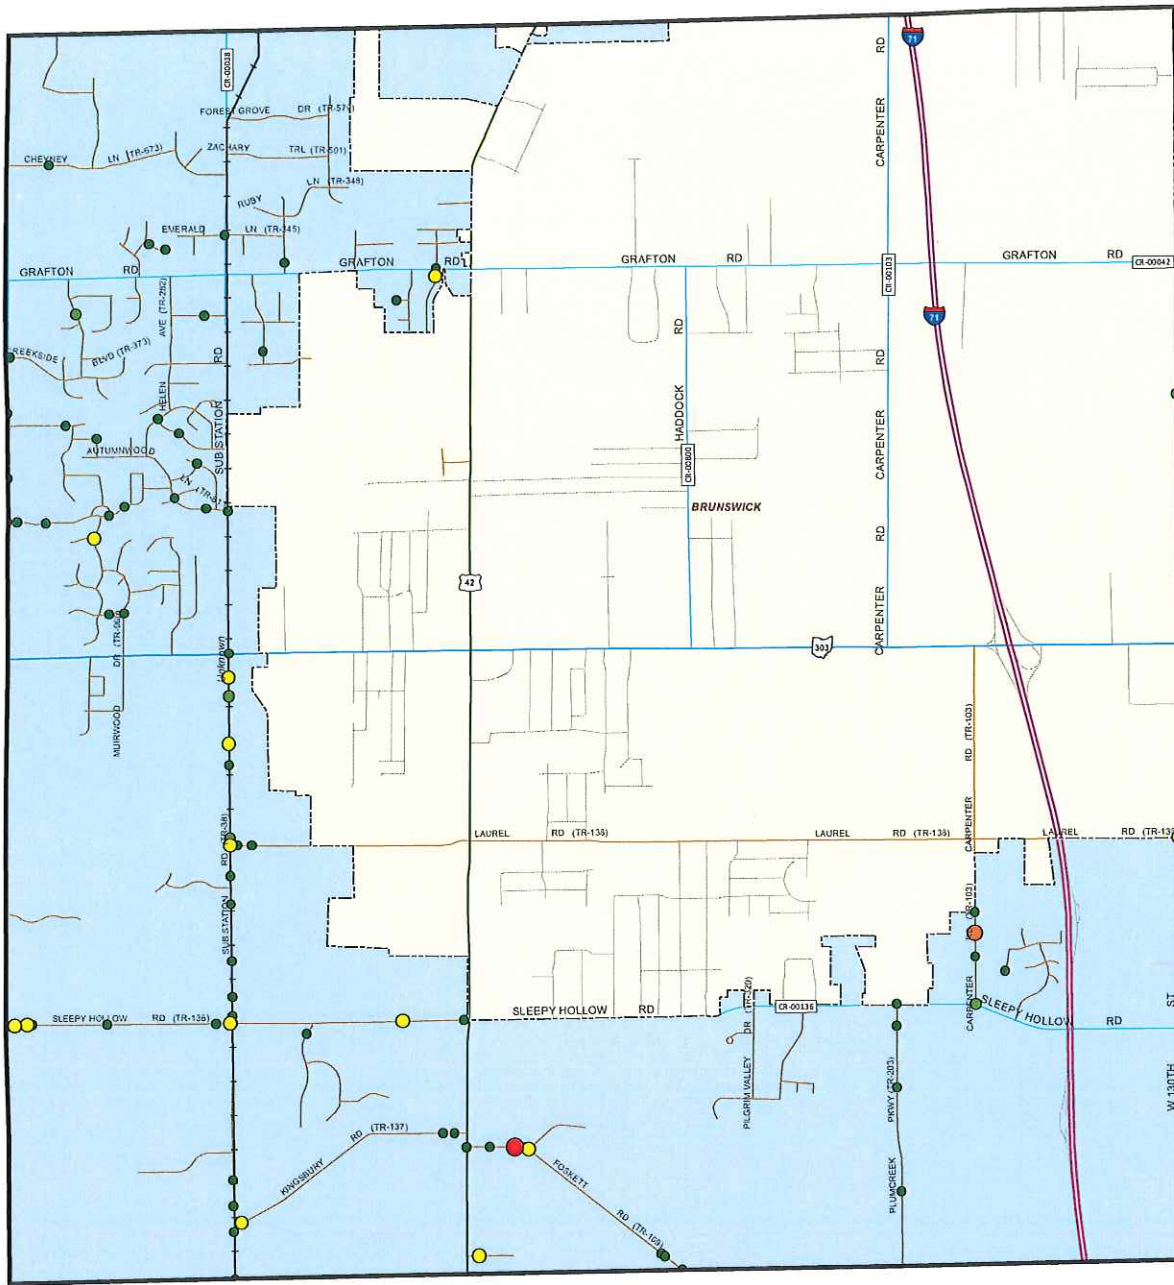

# Township Road Crashes by Severity Medina County - Brunswick Hills Township

Crashes By Severity	Roads by Type
<span style="color: red;">●</span> Fatal Crash	<span style="color: red;">—</span> Interstate Route
<span style="color: orange;">●</span> Serious Injury Crash	<span style="color: black;">—</span> United States Route
<span style="color: yellow;">●</span> Visible Injury Crash	<span style="color: blue;">—</span> State Route
<span style="color: green;">●</span> Possible Injury Crash	<span style="color: lightblue;">—</span> County Road
<span style="color: black;">●</span> Property Damage Only Crash	<span style="color: brown;">—</span> Township Road
<span style="color: black;">—</span> Railroad	

2012-2016 Crash Data  
**Date: 9/8/2017**

0 0.150.3 0.6 0.9 1.2  
Miles

**OHIO DEPARTMENT OF TRANSPORTATION**  
**Division of Planning**  
Office of Program Management

**MEDINA -**  
57

**CRASH DATA:**  
2014 to 2016

**MEDINA - BRUNSWICK**  
57

CRASH DATA:  
2014 to 2016