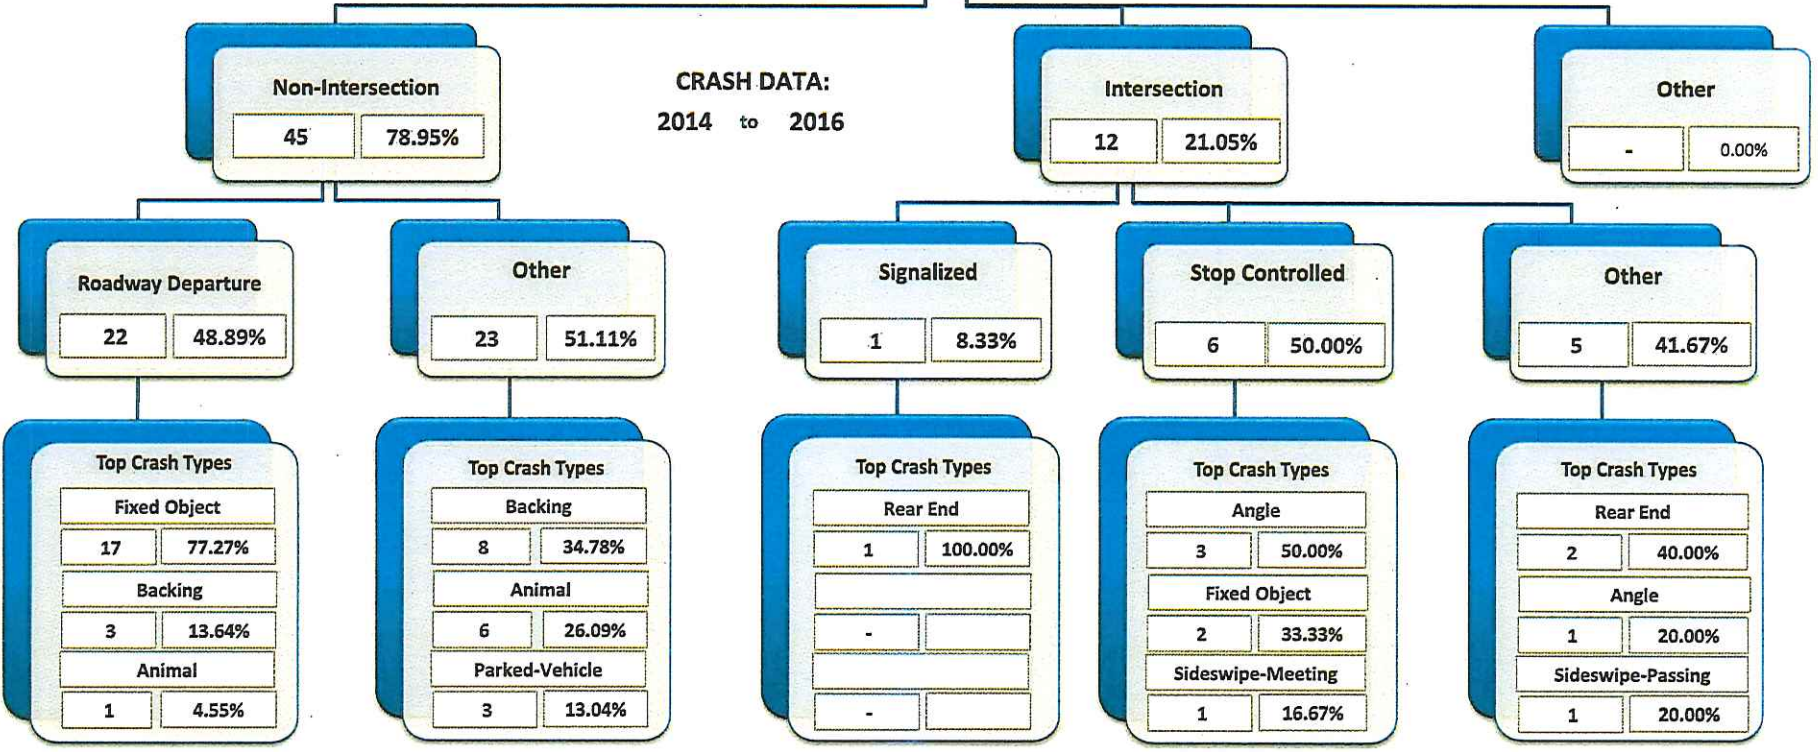

# Township Road Crashes by Severity Medina County - Brunswick Hills Township

Crashes By Severity	Roads by Type
<span style="color: red;">●</span> Fatal Crash	<span style="color: red;">—</span> Interstate Route
<span style="color: orange;">●</span> Serious Injury Crash	<span style="color: black;">—</span> United States Route
<span style="color: yellow;">●</span> Visible Injury Crash	<span style="color: blue;">—</span> State Route
<span style="color: green;">●</span> Possible Injury Crash	<span style="color: lightblue;">—</span> County Road
<span style="color: black;">●</span> Property Damage Only Crash	<span style="color: brown;">—</span> Township Road
<span style="color: black;">—</span> Railroad	

2012-2016 Crash Data  
**Date: 9/8/2017**

0 0.150.3 0.6 0.9 1.2  
Miles

**OHIO DEPARTMENT OF TRANSPORTATION**  
**Division of Planning**  
Office of Program Management

**MEDINA -**  
57

**CRASH DATA:**  
2014 to 2016

**MEDINA - BRUNSWICK**  
57

CRASH DATA:  
2014 to 2016